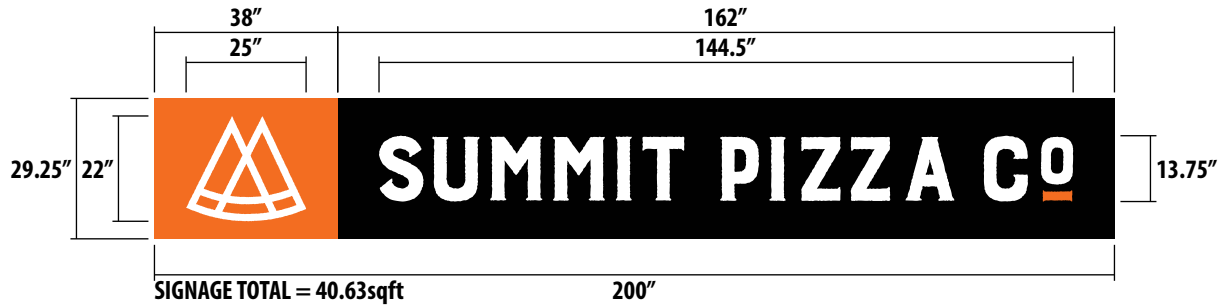

SIGN A

FACADE TOTAL = 1,056sqft
ALOTTED SIGNAGE = 84.5sqft (8% of facade)

DESCRIPTION: 185.625" x 65.5" Push Thru Acrylic Cabinet Sign

South Elevation

**** ADDITIONAL NOTES ****

- LAMP COLOR WILL NOT EXCEED 4000K
- ILLUMINATION WILL NOT EXCEED 2 FOOT-CANDLES MEASURED AT 1-FOOT FROM SIGN SURFACE
- HOURS OF ILLUMINATION DURING, AND UP TO 30-MINUTES AFTER HOURS OF OPERATION ONLY

THE COLORS SHOWN ARE ONLY APPROXIMATED ON ANY COMPUTER MONITOR, INKJET, OR LASER PRINTER. THE FINAL PRODUCT MAY VARY SLIGHTLY IN COLOR FROM YOUR COMPUTER MONITOR TO PRINT.

SIGN B

North Elevation

FACADE TOTAL = 1,056sqft
ALOTTED SIGNAGE = 42.25sqft (4%)

DESCRIPTION: 200" x 29.25" Push Thru Acrylic Cabinet Sign

SIGN C

FACADE TOTAL = 1,392sqft
ALOTTED SIGNAGE = 42.25sqft (4%)

East Elevation

**** ADDITIONAL NOTES ****

- LAMP COLOR WILL NOT EXCEED 4000K
- ILLUMINATION WILL NOT EXCEED 2 FOOT-CANDLES MEASURED AT 1-FOOT FROM SIGN SURFACE
- HOURS OF ILLUMINATION DURING, AND UP TO 30-MINUTES AFTER HOURS OF OPERATION ONLY