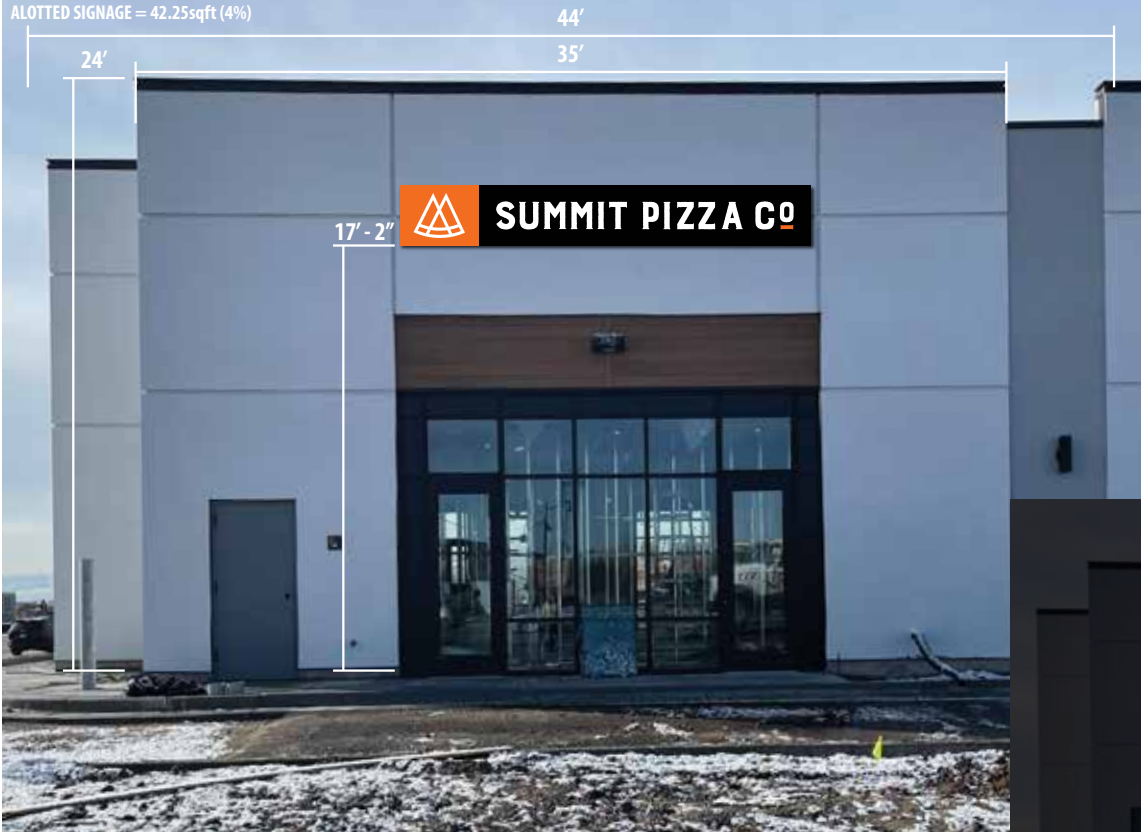

SIGN A

FACADE TOTAL = 1,056sqft
ALOTTED SIGNAGE = 84.5sqft (8% of facade)

DESCRIPTION: 185.625" x 65.5" Push Thru Acrylic Cabinet Sign

South Elevation

**** ADDITIONAL NOTES ****

- LAMP COLOR WILL NOT EXCEED 4000K
- ILLUMINATION WILL NOT EXCEED 2 FOOT-CANDLES MEASURED AT 1-FOOT FROM SIGN SURFACE
- HOURS OF ILLUMINATION DURING, AND UP TO 30-MINUTES AFTER HOURS OF OPERATION ONLY

THE COLORS SHOWN ARE ONLY APPROXIMATED ON ANY COMPUTER MONITOR, INKJET, OR LASER PRINTER. THE FINAL PRODUCT MAY VARY SLIGHTLY IN COLOR FROM YOUR COMPUTER MONITOR TO PRINT.

SIGN B

North Elevation

FACADE TOTAL = 1,056sqft
ALOTTED SIGNAGE = 42.25sqft (4%)