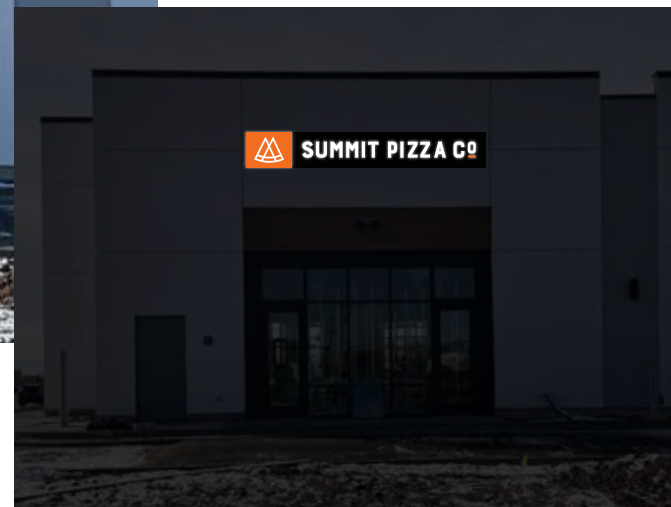

** ADDITIONAL NOTES **

- LAMP COLOR WILL NOT EXCEED 4000K
- ILLUMINATION WILL NOT EXCEED 2 FOOT-CANDLES MEASURED AT 1-FOOT FROM SIGN SURFACE
- HOURS OF ILLUMINATION DURING, AND UP TO 30-MINUTES AFTER HOURS OF OPERATION ONLY

NIGHT VIEW