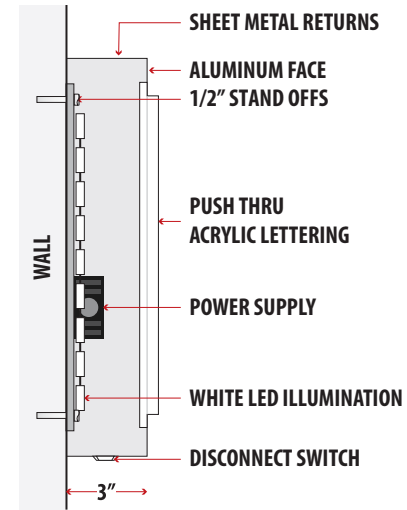

DESCRIPTION: 200" x 29.25" Push Thru Acrylic Cabinet Sign

SIGN C

FACADE TOTAL = 1,392sqft
ALOTTED SIGNAGE = 42.25sqft (4%)

East Elevation

**** ADDITIONAL NOTES ****

- LAMP COLOR WILL NOT EXCEED 4000K
- ILLUMINATION WILL NOT EXCEED 2 FOOT-CANDLES MEASURED AT 1-FOOT FROM SIGN SURFACE
- HOURS OF ILLUMINATION DURING, AND UP TO 30-MINUTES AFTER HOURS OF OPERATION ONLY