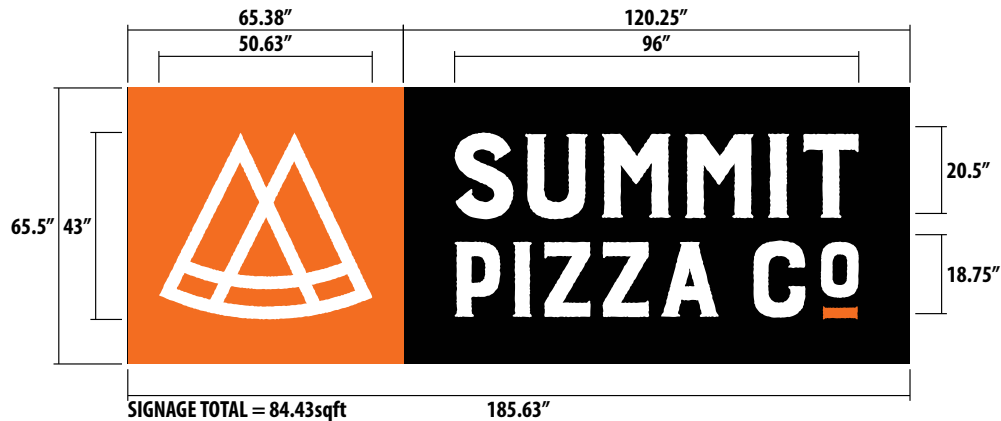

SIGN A

FACADE TOTAL = 1,056sqft
ALOTTED SIGNAGE = 84.5sqft (8% of facade)

DESCRIPTION: 185.625" x 65.5" Push Thru Acrylic Cabinet Sign

South Elevation

**** ADDITIONAL NOTES ****

- LAMP COLOR WILL NOT EXCEED 4000K
- ILLUMINATION WILL NOT EXCEED 2 FOOT-CANDLES MEASURED AT 1-FOOT FROM SIGN SURFACE
- HOURS OF ILLUMINATION DURING, AND UP TO 30-MINUTES AFTER HOURS OF OPERATION ONLY