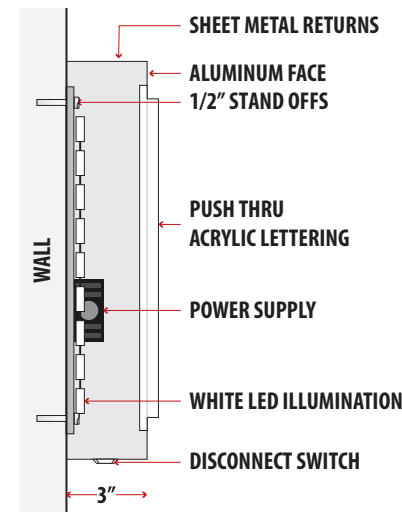

SIGN A

FACADE TOTAL = 1,056sqft
ALOTTED SIGNAGE = 84.5sqft (8% of facade)

DESCRIPTION: 185.625" x 65.5" Push Thru Acrylic Cabinet Sign

South Elevation

**** ADDITIONAL NOTES ****

- LAMP COLOR WILL NOT EXCEED 4000K
- ILLUMINATION WILL NOT EXCEED 2 FOOT-CANDLES MEASURED AT 1-FOOT FROM SIGN SURFACE
- HOURS OF ILLUMINATION DURING, AND UP TO 30-MINUTES AFTER HOURS OF OPERATION ONLY