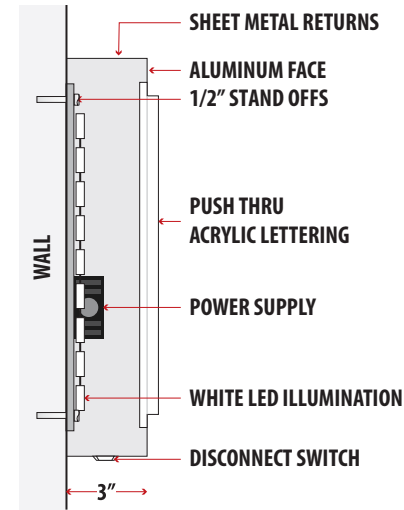

THE COLORS SHOWN ARE ONLY APPROXIMATED ON ANY COMPUTER MONITOR, INKJET, OR LASER PRINTER. THE FINAL PRODUCT MAY VARY SLIGHTLY IN COLOR FROM YOUR COMPUTER MONITOR TO PRINT.

SIGN B

North Elevation

FACADE TOTAL = 1,056sqft
ALOTTED SIGNAGE = 42.25sqft (4%)