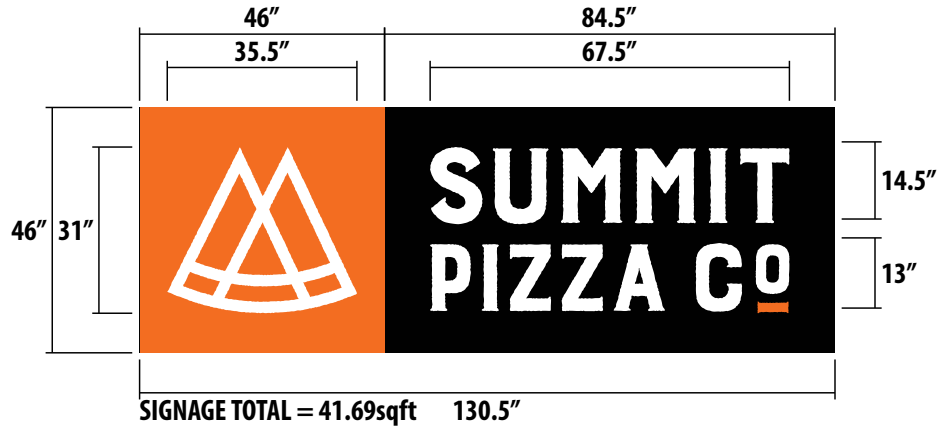

SIGN A

FACADE TOTAL = 1,056sqft
ALOTTED SIGNAGE = 84.5sqft (8% of facade)

DESCRIPTION: 185.625" x 65.5" Push Thru Acrylic Cabinet Sign

South Elevation

**** ADDITIONAL NOTES ****

- LAMP COLOR WILL NOT EXCEED 4000K
- ILLUMINATION WILL NOT EXCEED 2 FOOT-CANDLES MEASURED AT 1-FOOT FROM SIGN SURFACE
- HOURS OF ILLUMINATION DURING, AND UP TO 30-MINUTES AFTER HOURS OF OPERATION ONLY

DESCRIPTION: 200" x 29.25" Push Thru Acrylic Cabinet Sign

SIGN C

FACADE TOTAL = 1,392sqft
ALOTTED SIGNAGE = 42.25sqft (4%)

East Elevation

**** ADDITIONAL NOTES ****

- LAMP COLOR WILL NOT EXCEED 4000K
- ILLUMINATION WILL NOT EXCEED 2 FOOT-CANDLES MEASURED AT 1-FOOT FROM SIGN SURFACE
- HOURS OF ILLUMINATION DURING, AND UP TO 30-MINUTES AFTER HOURS OF OPERATION ONLY