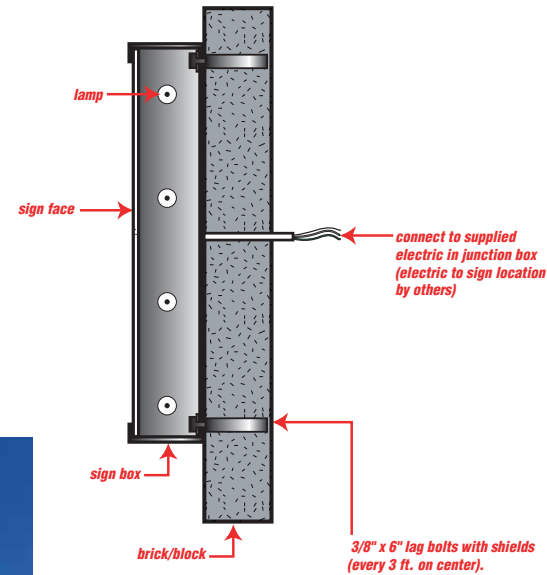

Front Signage

**\*\* ADDITIONAL NOTES \*\***

- LAMP COLOR WILL NOT EXCEED 4000K
- ILLUMINATION WILL NOT EXCEED 2 FOOT-CANDLES MEASURED AT 1-FOOT FROM SIGN SURFACE
- HOURS OF ILLUMINATION DURING, AND UP TO 30-MINUTES AFTER HOURS OF OPERATION ONLY

**NIGHT VIEW**

**DESCRIPTION:** 144" x 60" Front Lit LED Cabinet Sign  
Black Trimcaps & Returns

801.796.1411

1584 South 580 East, American Fork, 84003

www.GoNotatek.com

**CUSTOMER:**

Big Pig BBQ

**WORK ORDER#:**