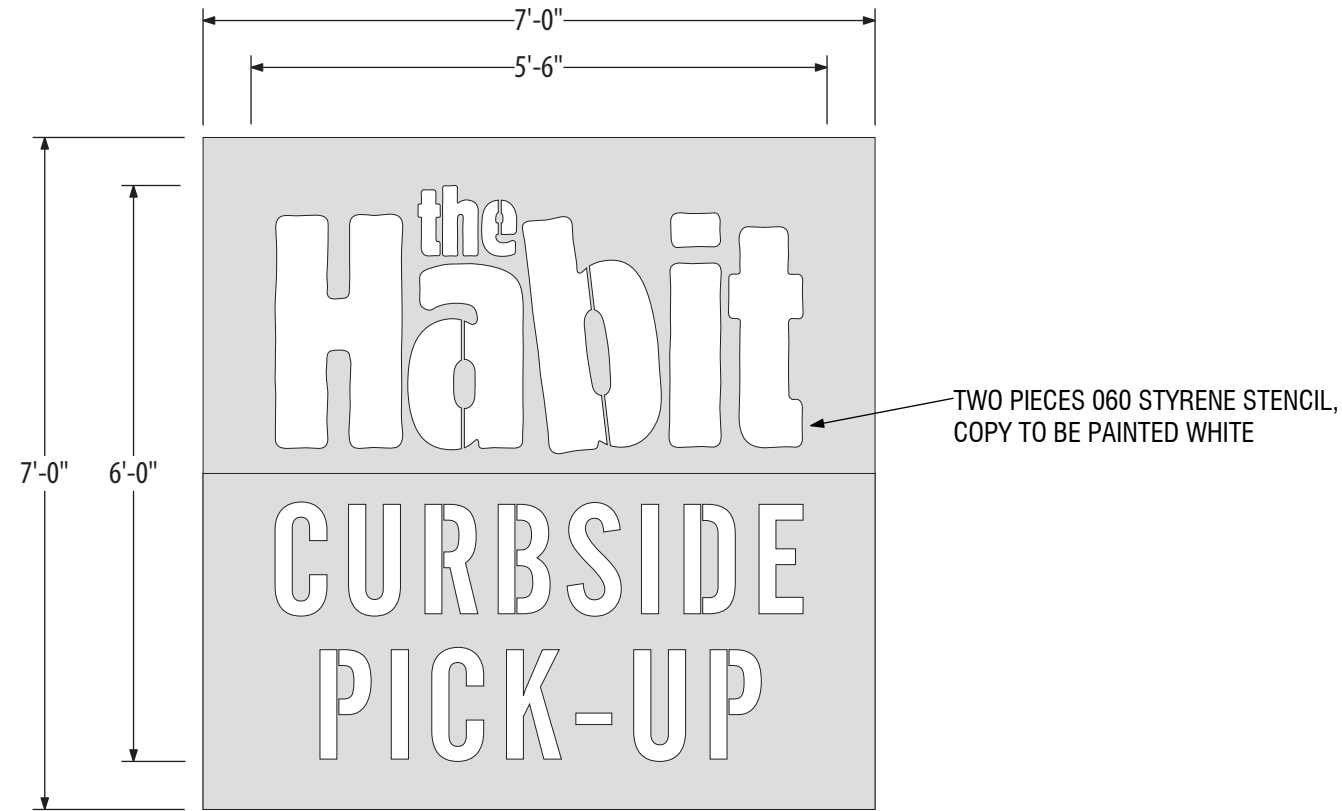

N.1
N.2

Front View
Scale: 1/2" = 1'-0"

Paint reference -
<http://www.homedepot.com/p/Rust-Oleum-Professional-1-gal-White-Flat-Professional-Traffic-Striping-Paint-2593402/100115597>