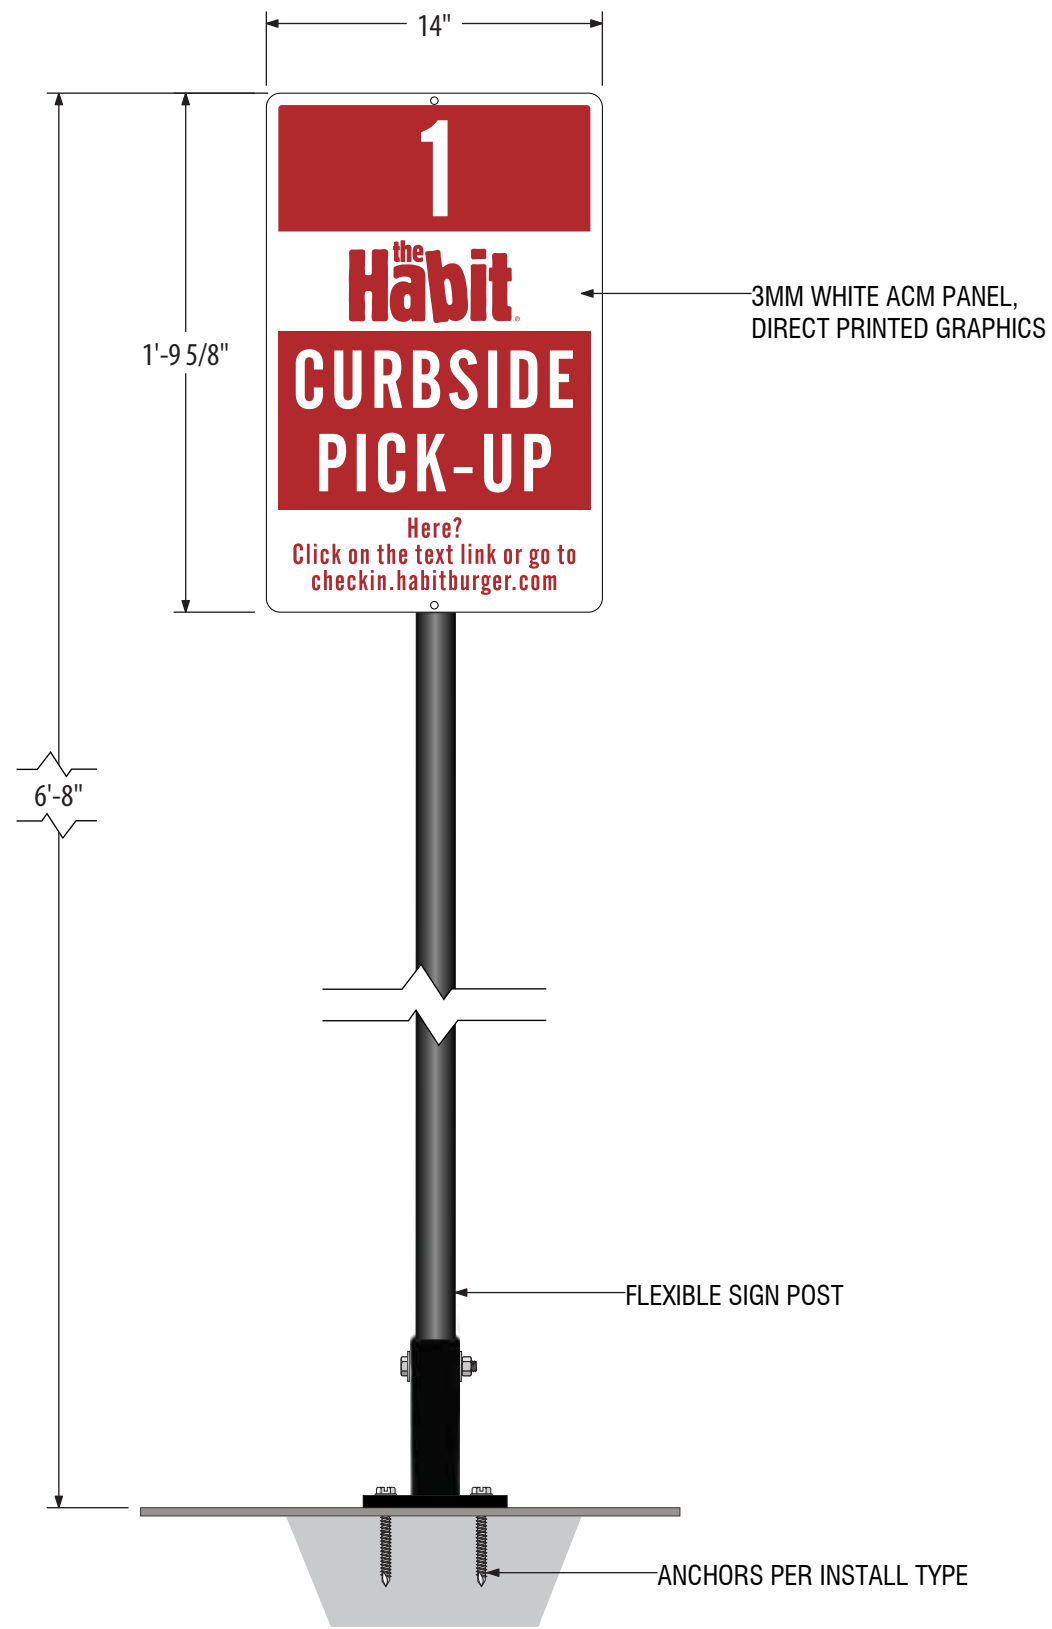

M.1
M.2

Front View
Scale: 1 1/2" = 1'-0"

Standard Flexible Sign Post

#	Qty	Part #	Description
1	2	37030	1/2" - 13 Lock Nut - Zinc
2	1	RE-SK	Patented Torsion Spring
3	1	RE-#P	Choice of 6' or 8' x 1-5/8" Post - 0.55" Wall
4	1	RE-BP	9 x 9" Square Base Plate
5	4	33012	1/2" x 1.375" Flat Washer - Zinc
6	2	13824	1/2" - 13 x 3" Tap Bolt - Zinc
7	1	RE-SB	Double Sided Sign Bracket Kit (2 Sign Brackets, 4 Set Screws, & 4 Lock Nuts)