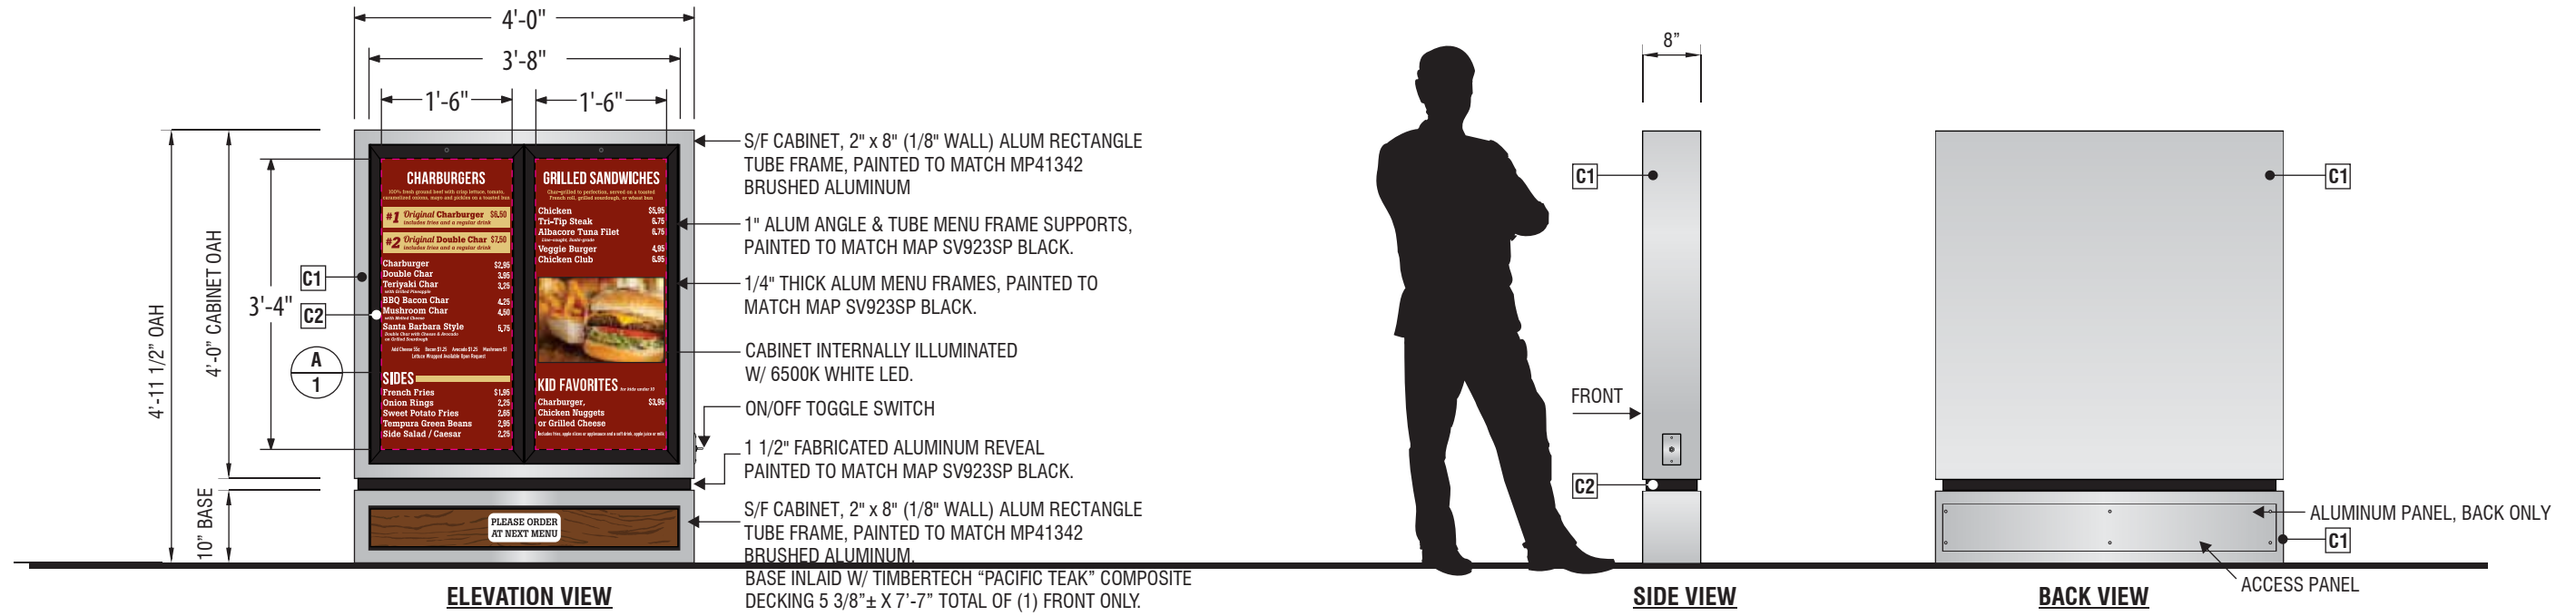

F

S/F DRIVE-THRU PREVIEW MENU

5 + 5 = 10 SQ.FT.

SCALE: 1/2" = 1'-0"

COLOR SPECIFICATIONS	
APPROVED PAINT COLORS	
C1	PAINT TO MATCH MATTHEWS MP41342 "BRUSHED ALUMINUM"
C2	PAINT TO MATCH MATTHEWS SV923SP "BLACK" W/ A SATIN FINISH

M.1
M.2

Front View
Scale: 1 1/2" = 1'-0"

Standard Flexible Sign Post

#	Qty	Part #	Description
1	2	37030	1/2" - 13 Lock Nut - Zinc
2	1	RE-SK	Patented Torsion Spring
3	1	RE-#P	Choice of 6' or 8' x 1-5/8" Post - 0.55" Wall
4	1	RE-BP	9 x 9" Square Base Plate
5	4	33012	1/2" x 1.375" Flat Washer - Zinc
6	2	13824	1/2" - 13 x 3" Tap Bolt - Zinc
7	1	RE-SB	Double Sided Sign Bracket Kit (2 Sign Brackets, 4 Set Screws, & 4 Lock Nuts)