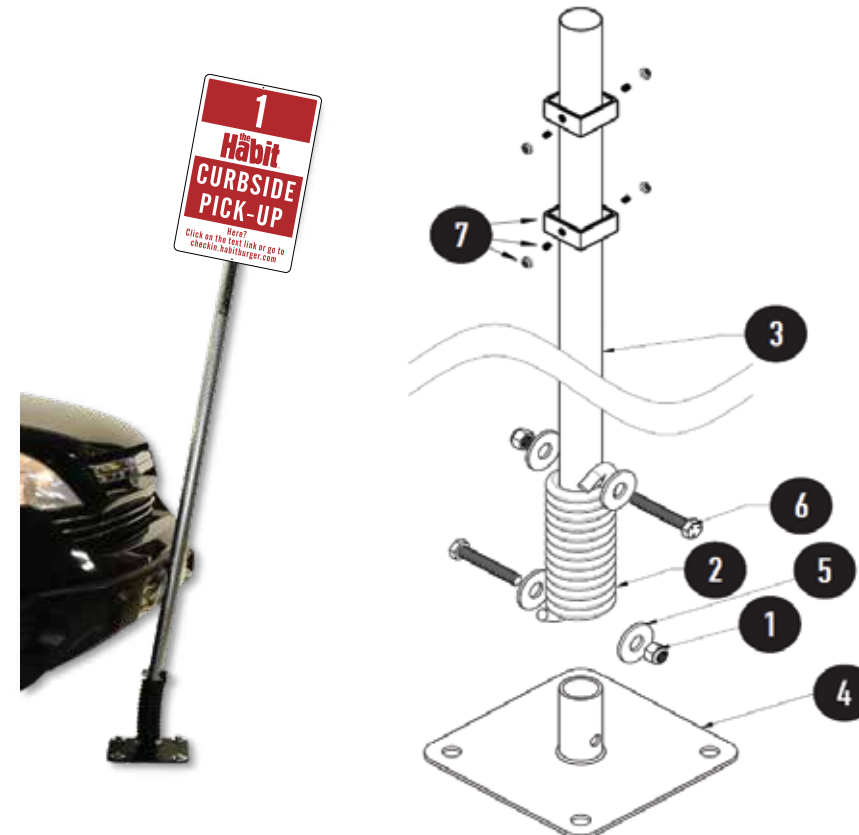

M.1
M.2

Front View
Scale: 1 1/2" = 1'-0"

Standard Flexible Sign Post

#	Qty	Part #	Description
1	2	37030	1/2" - 13 Lock Nut - Zinc
2	1	RE-SK	Patented Torsion Spring
3	1	RE-#P	Choice of 6' or 8' x 1-5/8" Post - 0.55" Wall
4	1	RE-BP	9 x 9" Square Base Plate
5	4	33012	1/2" x 1.375" Flat Washer - Zinc
6	2	13824	1/2" - 13 x 3" Tap Bolt - Zinc
7	1	RE-SB	Double Sided Sign Bracket Kit (2 Sign Brackets, 4 Set Screws, & 4 Lock Nuts)